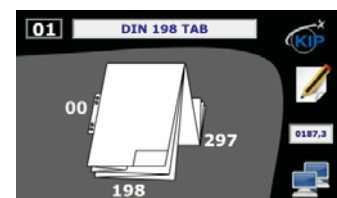

KIPFold 2000 Touchscreen